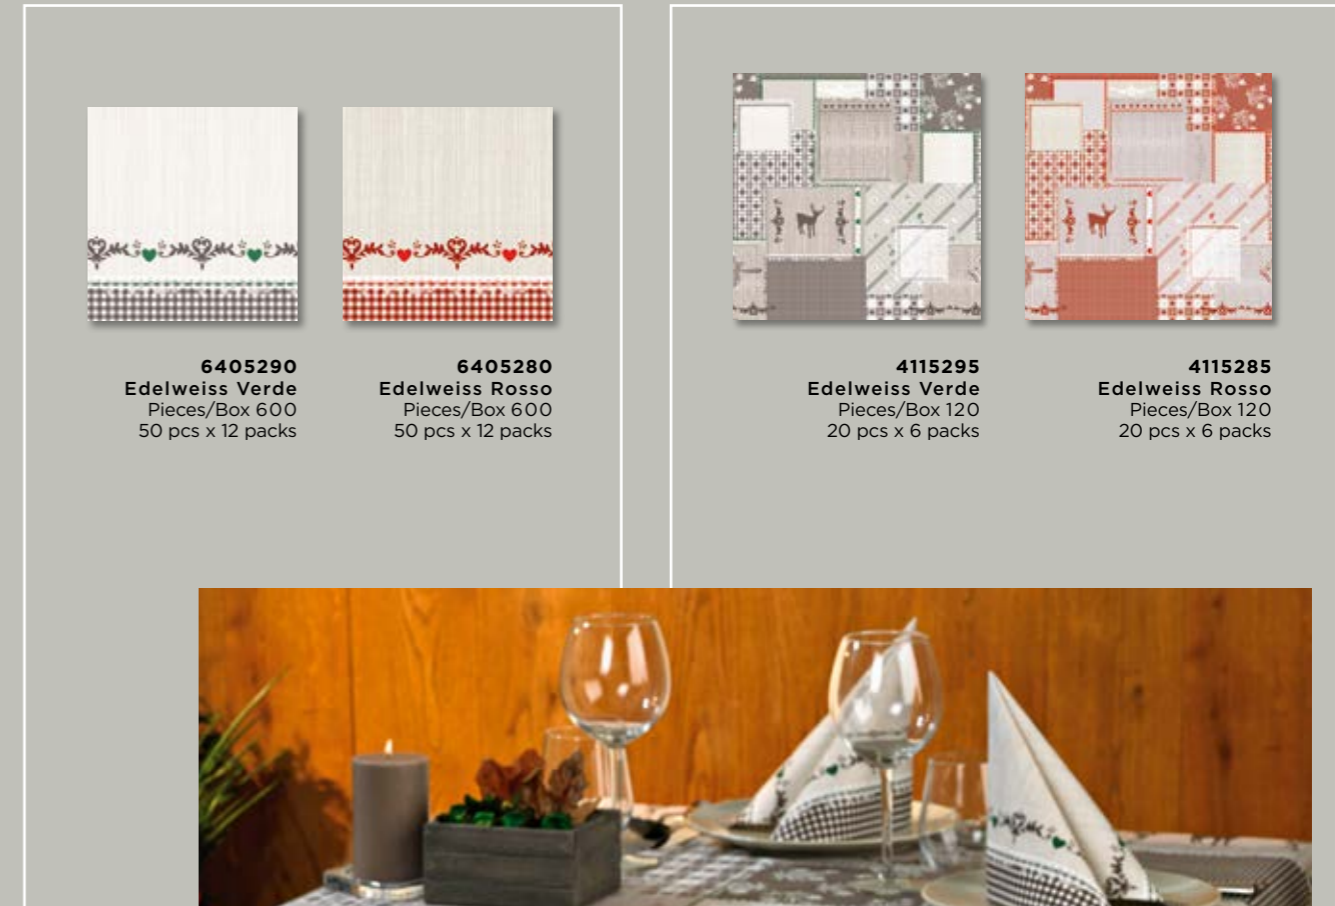

100x100 EDELWEISS Verde / 40x40 EDELWEISS Verde