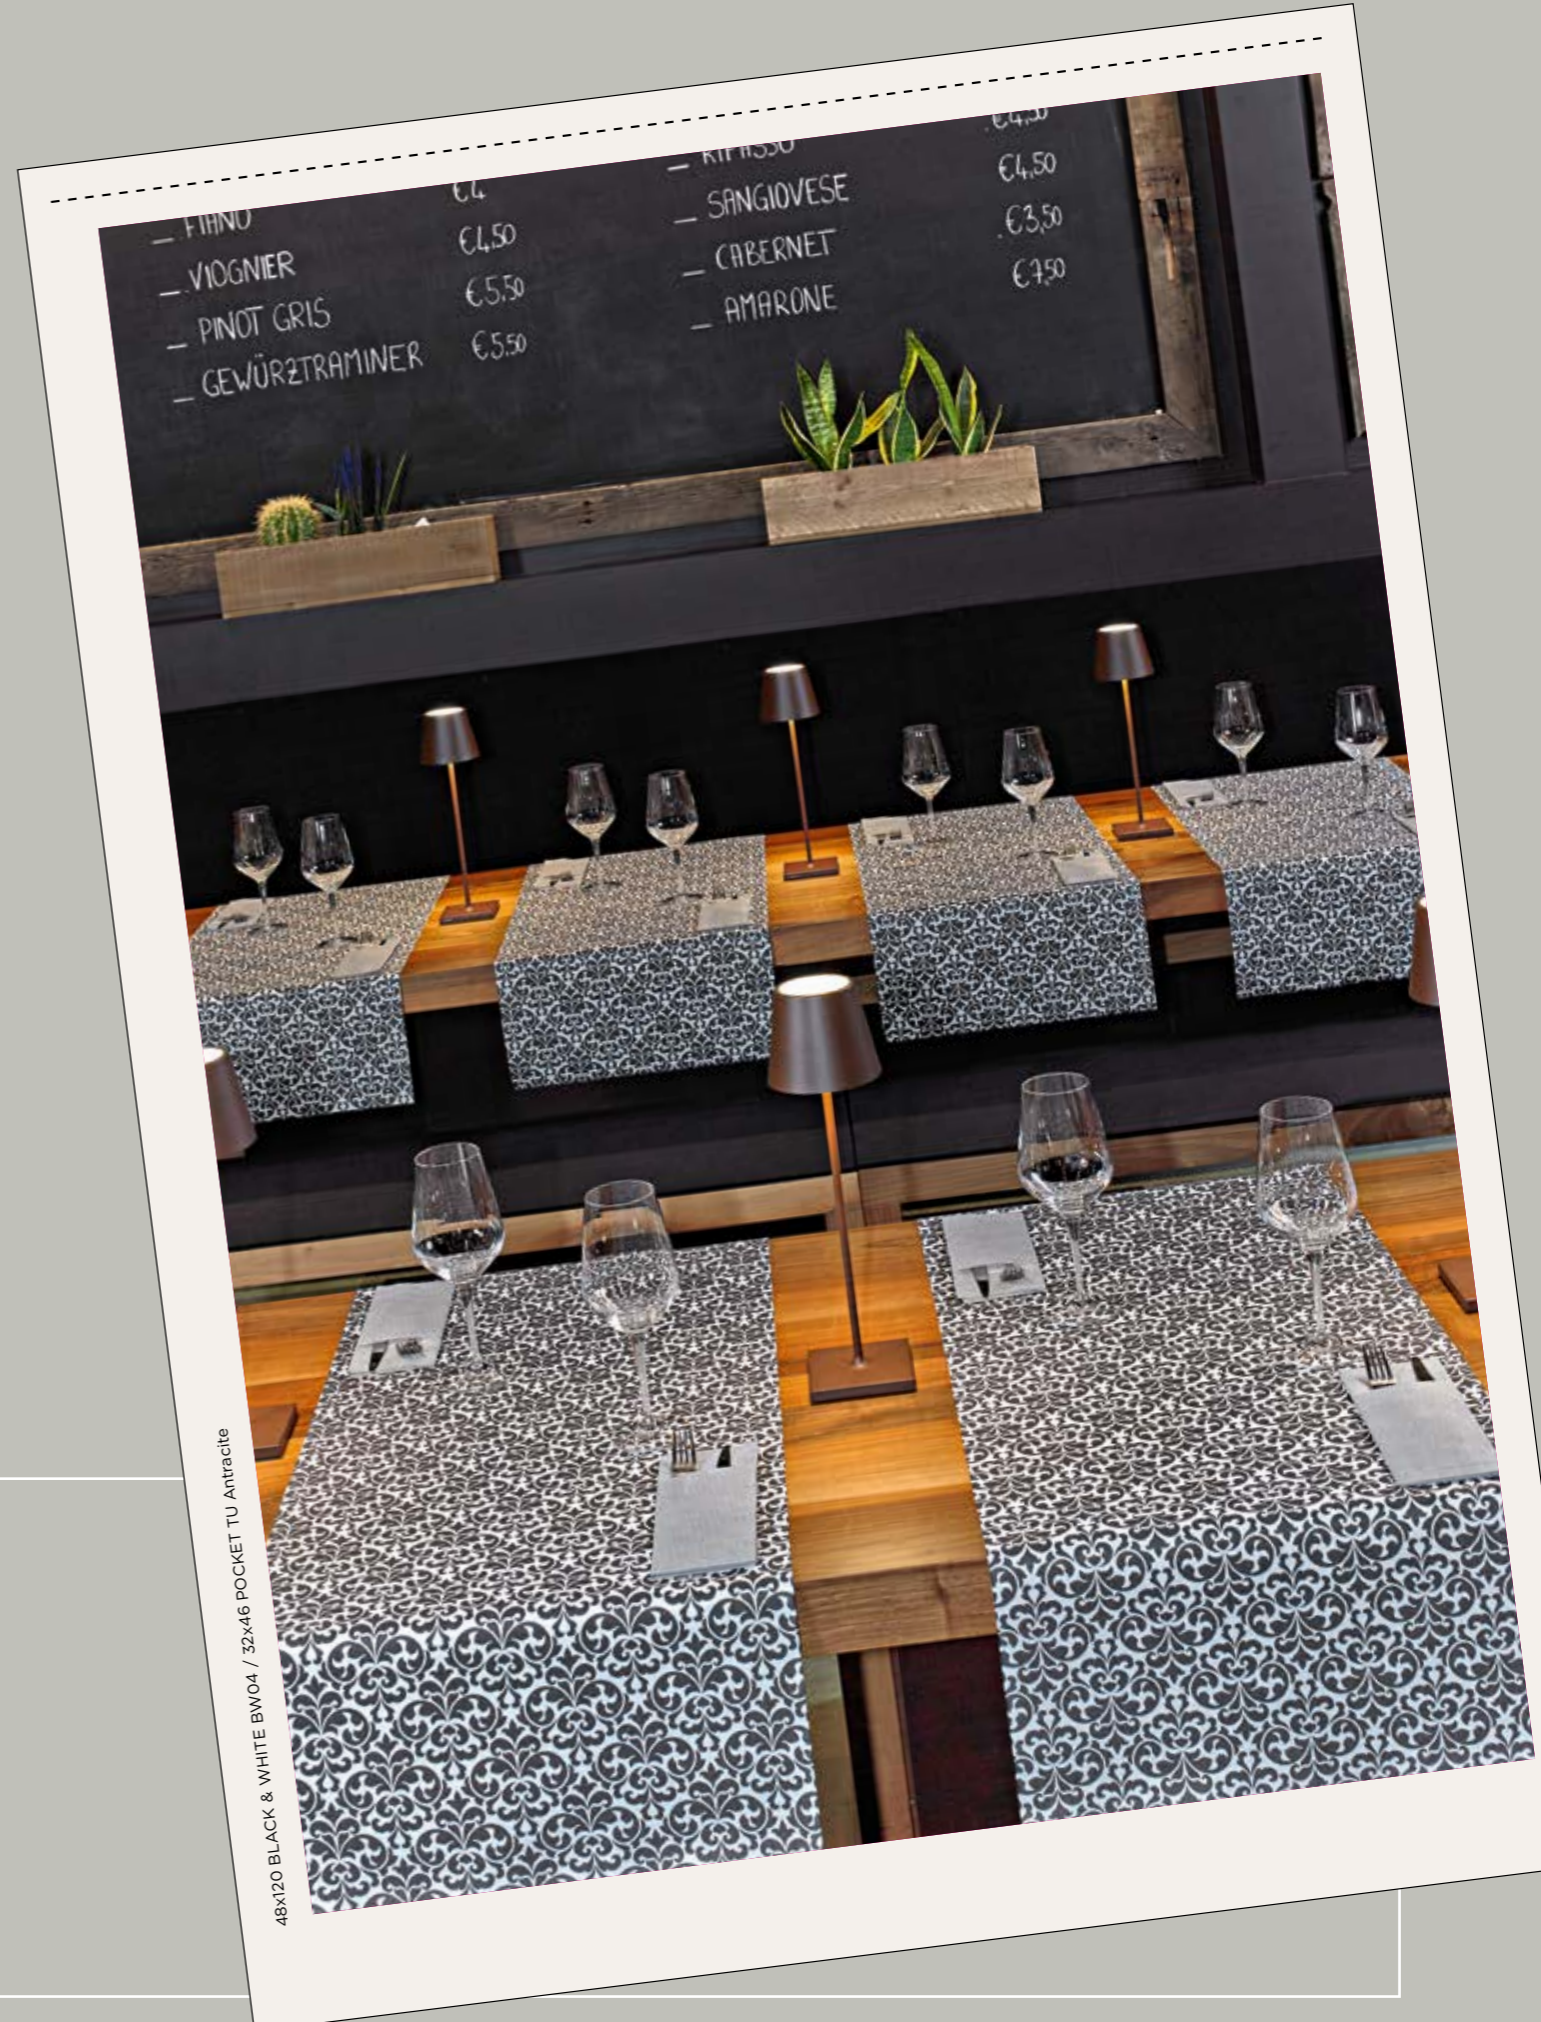

Black & White collection

TABLECLOTHS
100x100cm

new

PLACEMATS
32x45cm

TABLERUNNER
48x120cm

48x120 BLACK & WHITE BW04 / 32x46 POCKET TU Antracite