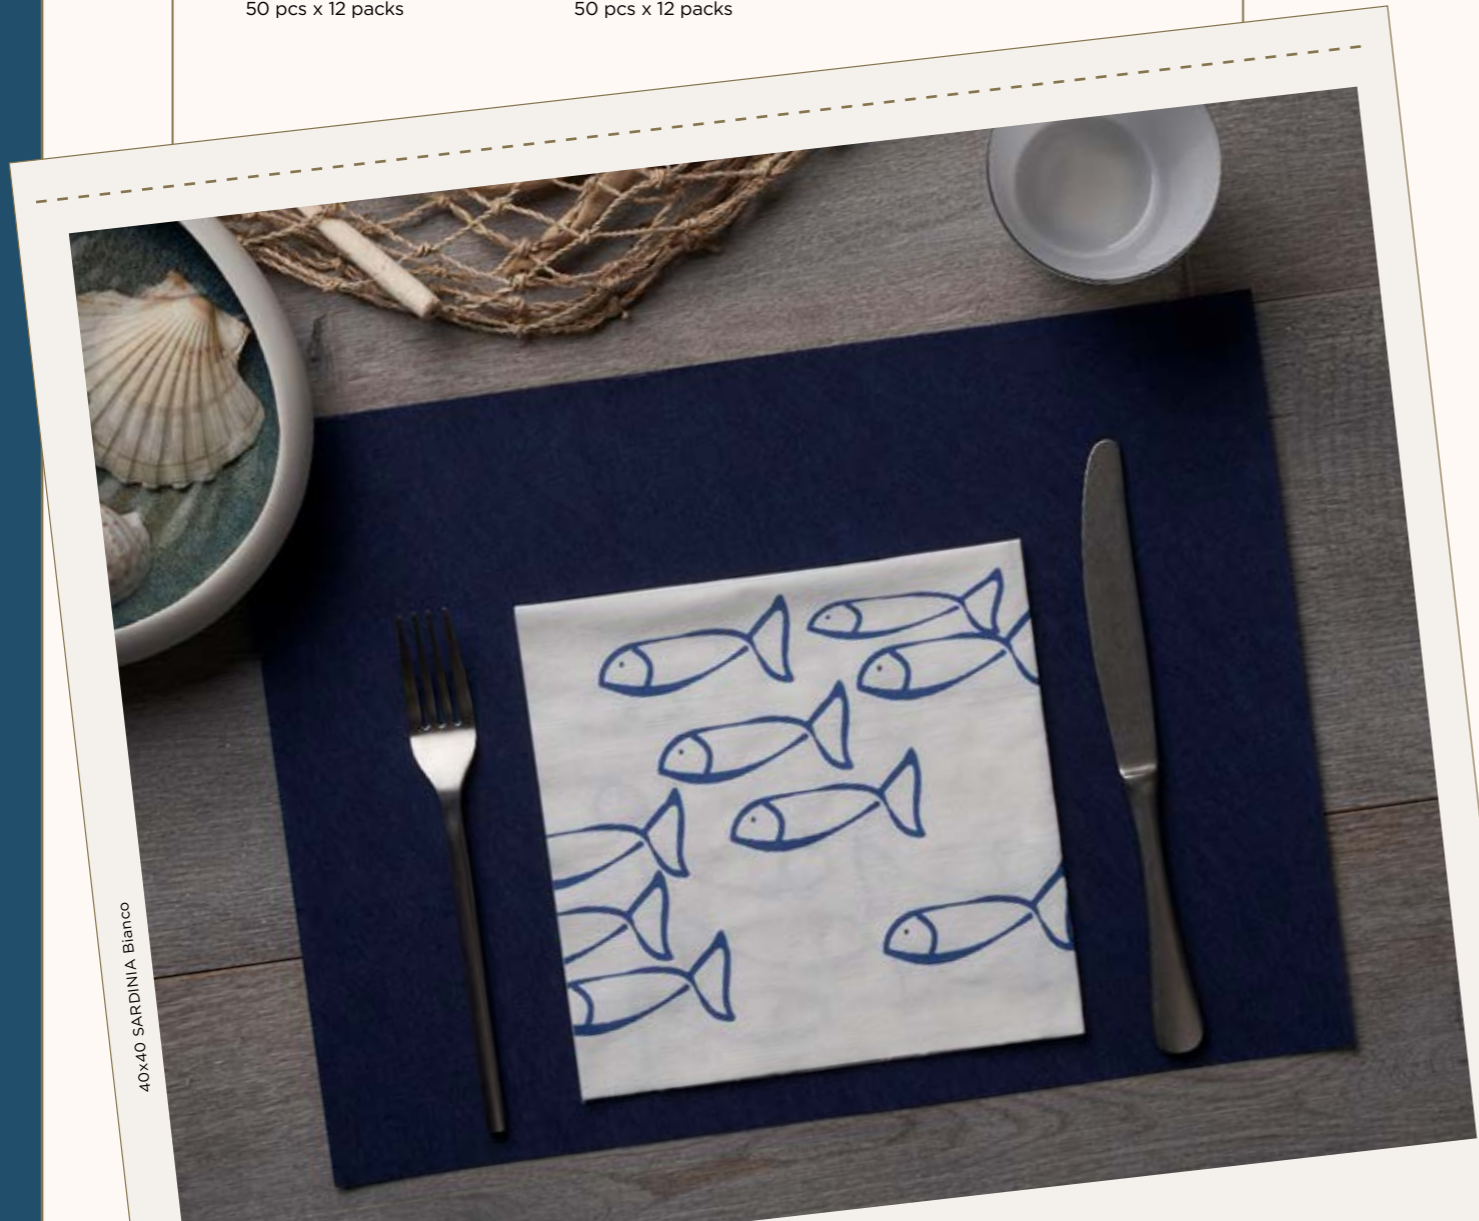

The Sardinia napkin in white and brown is decorated with small blue fish, bringing the allure of the sea.

NAPKINS
40x40cm

6402590
Sardinia Bianco
Pieces/Box 600
50 pcs x 12 packs

6402580
Sardinia Bruno
Pieces/Box 600
50 pcs x 12 packs